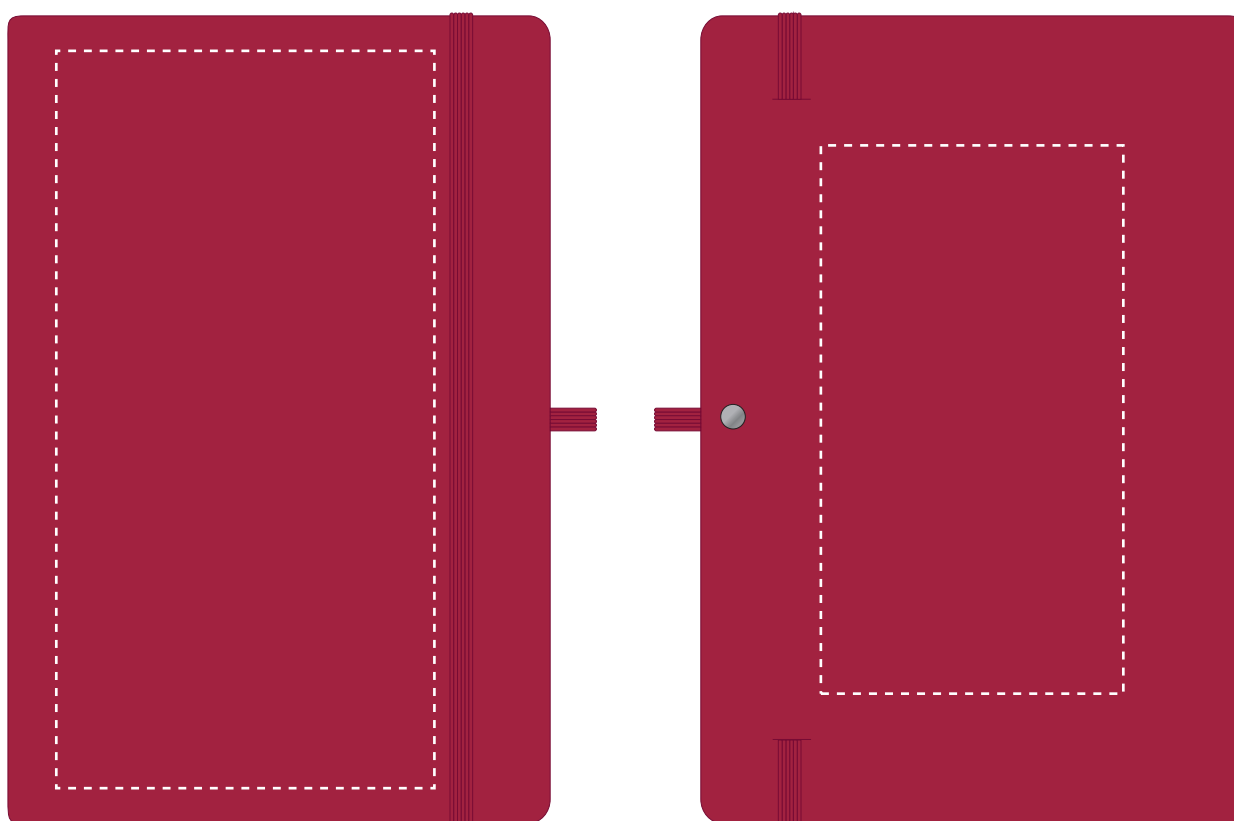

Your Ref:
Our Ref:

Quantity:
Version: 1

Product Code: QS0069
Product Colour: RED

PRINTING CONCERNS:**PRODUCT INFO:**

We stock this item in the following colours

**PANTONE REFERENCE(S)**

- Colour 1
- Colour 2
- Colour 3
- Colour 4

PRINT LAYOUT

- CENTRED TO PRINT AREA
- CENTRED TO NOTEBOOK

ARTWORK SCALE 50%

The dashed line is to demonstrate print area and will not appear on your printed item

PLEASE NOTE:

- All colours including print and product are for visual purposes only and should not be regarded as the actual colour of the product and print.
- Some products may vary from batch to batch and may differ from previous orders.
- The colour and texture of a product can also have an effect on the final print colour.
- By approving this order we accept that you understand these terms.

To proceed, please approve visual via the online system.

ARTWORK SCALE 100%
Max print area: 195mm x 100mm

ARTWORK SCALE 100%
Max print area: 145mm x 80mm